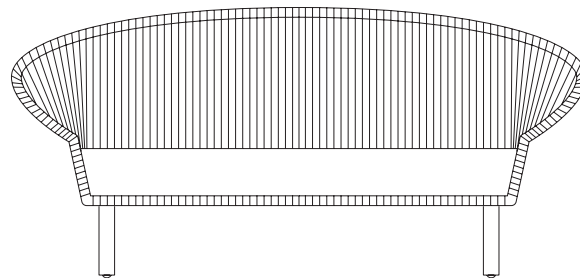

Bitta

Daybed

bela rope

aluminium

by Rodolfo Dordoni

kettal

Daybed bela rope aluminium

Designer
Rodolfo Dordoni

Collection
Bitta

Reference
KS7002200

1/5

Kettal Bitta is characterised by a combination of aluminium frames, seats of braided polyester and comfortable cushions, teak and stone for the table tops. My aim was to create dense braiding that would still let the air through, reminiscent of the braiding of the ropes used to moor boats (hence the name Bitta, which means 'mooring' in Italian), which makes the pieces look lightweight but, at the same time, they look just like cosy nests in natural colours to sit back and relax in.

cm/inch

78/30,7

40/15,7

25/9,8

125/49,2

15/6

cm/inch

166/65,3