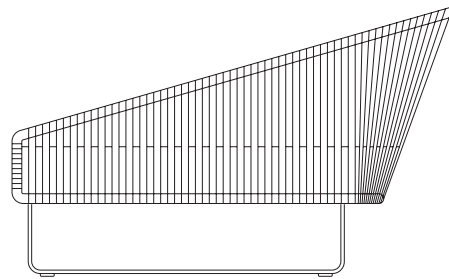

Collection
Bitta

Reference
KS7002200

1/5

Kettal Bitta is characterised by a combination of aluminium frames, seats of braided polyester and comfortable cushions, teak and stone for the table tops. My aim was to create dense braiding that would still let the air through, reminiscent of the braiding of the ropes used to moor boats (hence the name Bitta, which means 'mooring' in Italian), which makes the pieces look lightweight but, at the same time, they look just like cosy nests in natural colours to sit back and relax in.

cm/inch

78/30,7

40/15,7

25/9,8

125/49,2

15/6

cm/inch

166/65,3