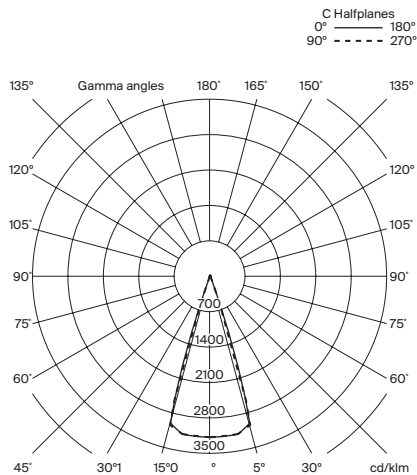

Beam 30°

Beam 50°

Regulations:

CE
UNE-EN 60598
UNE-EN 55015
UNE-EN 60529
UNE-EN 61000-3-2

UL
UL listing in progress
Dry location only
UL-1598
E33677

Maintenance:

Clean with a smooth cloth. Do not use ammonia, solvents or abrasive cleaning products.

Others:

The lamp is delivered in one package.
The assembly instructions are delivered with the product.

Model: