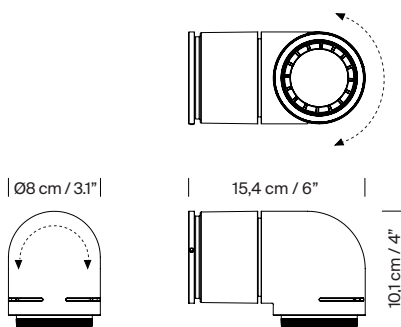

Beam 30°

Beam 50°

Regulations:

CE
UNE-EN 60598
UNE-EN 55015
UNE-EN 60529
UNE-EN 61000-3-2

UL
UL listing in progress
Dry location only
UL-1598
E33677

Maintenance:

Clean with a smooth cloth. Do not use ammonia, solvents or abrasive cleaning products.

Others:

The lamp is delivered in one package.
The assembly instructions are delivered with the product.

Model: