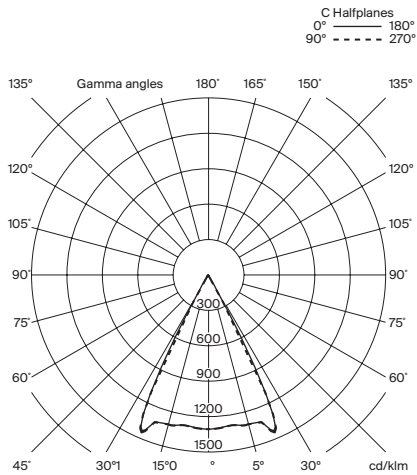

Beam 30°

Beam 50°

Regulations:

CE
UNE-EN 60598
UNE-EN 55015
UNE-EN 60529
UNE-EN 61000-3-2

UL
UL listing in progress
Dry location only
UL-1598
E33677

Maintenance:

Clean with a smooth cloth. Do not use ammonia, solvents or abrasive cleaning products.

Others:

The lamp is delivered in one package.
The assembly instructions are delivered with the product.

Model: