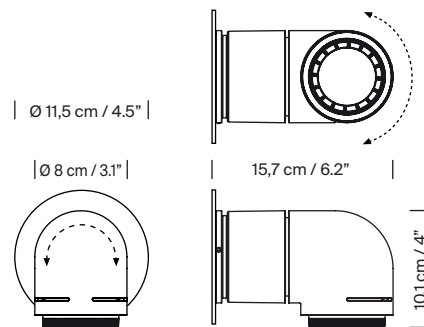

Beam 30°

Beam 50°

Regulations:

CE
UNE-EN 60598
UNE-EN 55015
UNE-EN 60529
UNE-EN 61000-3-2

UL
UL listing in progress
Dry location only
UL-1598
E33677

Maintenance:

Clean with a smooth cloth. Do not use ammonia, solvents or abrasive cleaning products.

Others:

The lamp is delivered in one package.
The assembly instructions are delivered with the product.

Model: