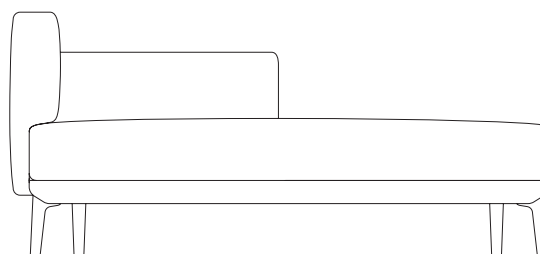

Right daybed

Designer
Rodolfo Dordoni

Collection
Boma

Reference
KS2500500

1/3

The Boma collection, designed by Rodolfo Dordoni for Kettal, was born from the need of high performances of outdoor environment, without sacrificing the increasing demand for comfort that new products have to face. Therefore the structure is organized around a frame entirely made of aluminum, capable of hiding in the essentiality of its lines either the quality of the used materials and the chance of easy articulation in different compositions.

cm/inch