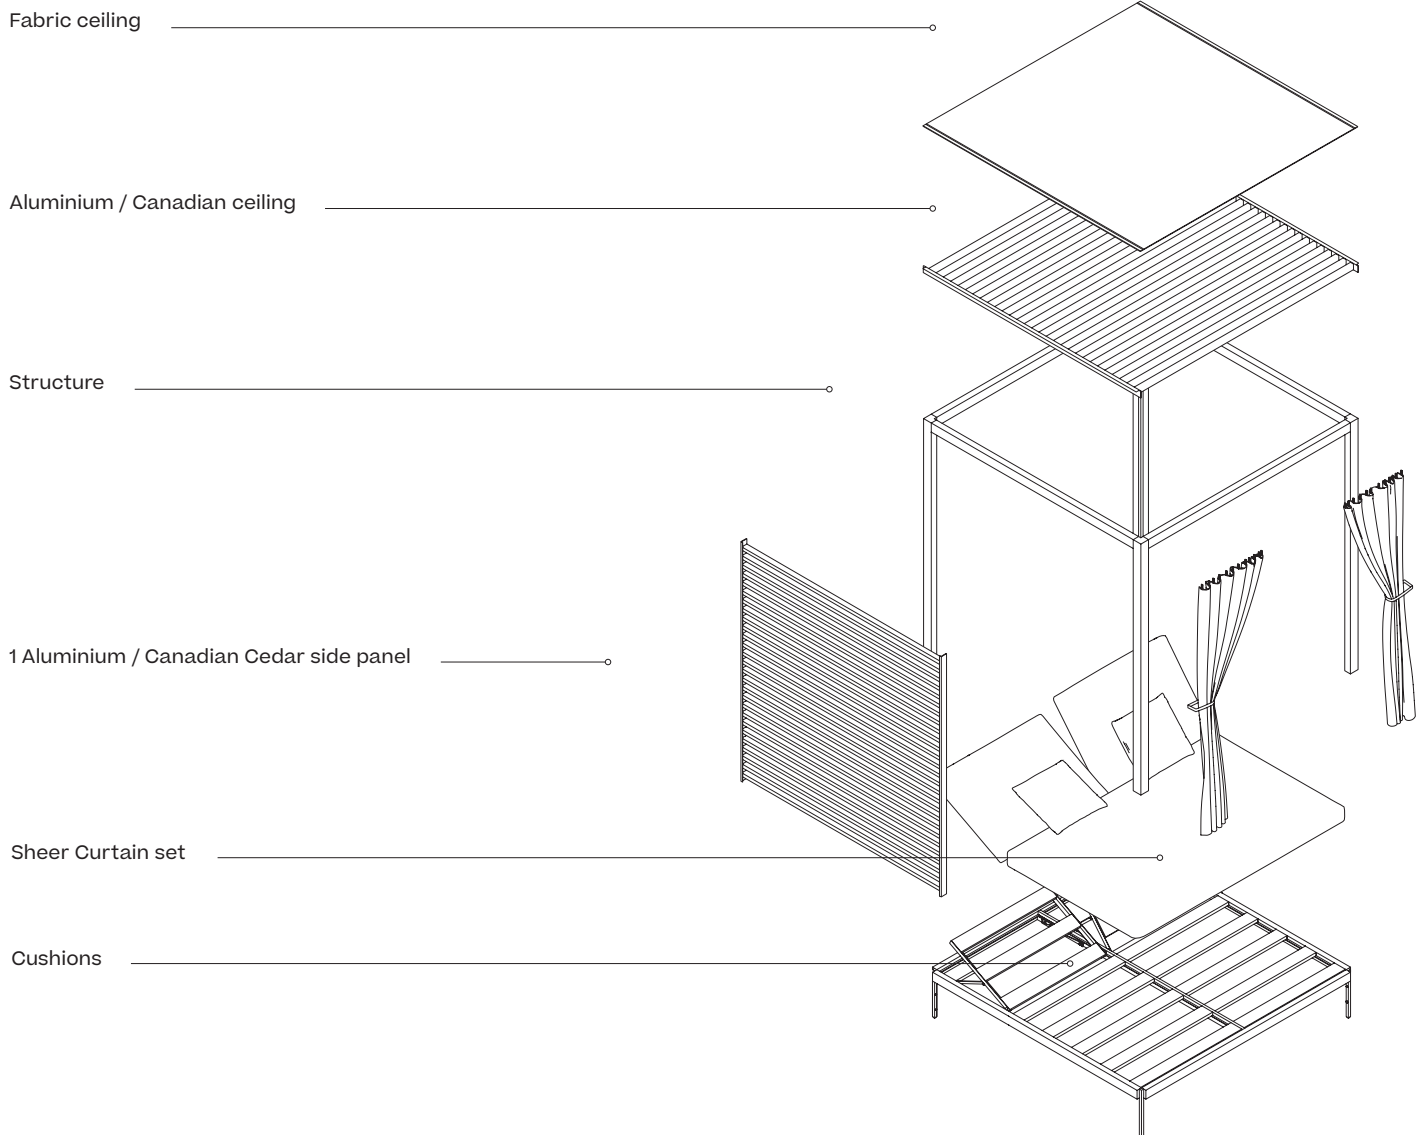

Daybed,
by Kettal studio

kettal

Description

Daybed

Designer
Patricia Urquiola

Collection
Pavilions

Kettal Daybeds uses modern architectural forms that highlight the nature of outdoor environments. The collection includes a whole range of items, with modular pieces, including daybeds, with the thick cosy cushions and modern proportions.

Isometric view

Daybed

Designer
Patricia Urquiola

Collection
Pavilions

Finishes

Frame / Ceilings / Side Panels

Terrain Paints

Chalk
721