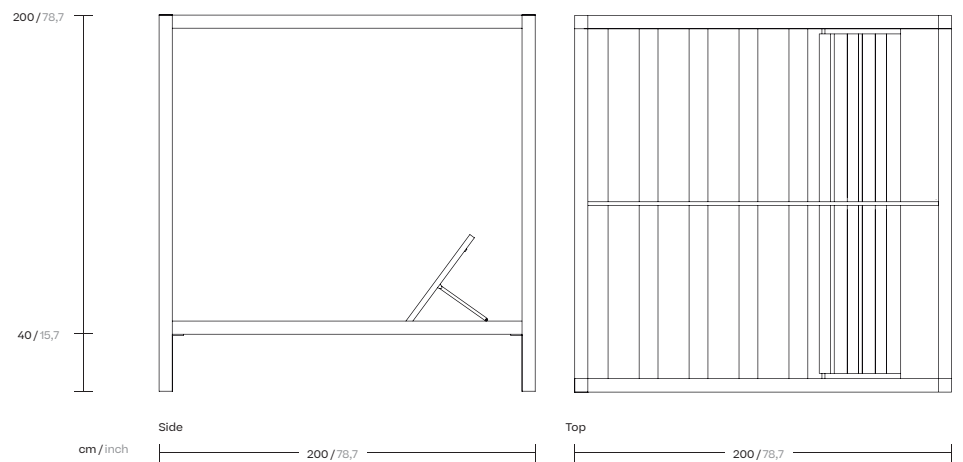

Daybed,
by Kettal studio

kettal

Description

Daybed

Designer
Patricia Urquiola

Collection
Pavilions

Kettal Daybeds uses modern architectural forms that highlight the nature of outdoor environments. The collection includes a whole range of items, with modular pieces, including daybeds, with the thick cosy cushions and modern proportions.