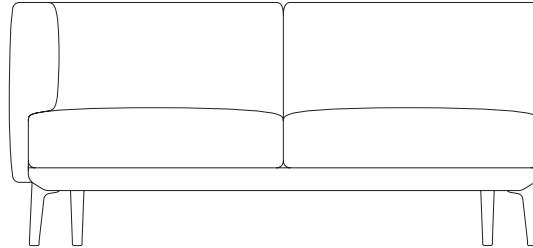

Left corner 2 seater “connection”

Designer
Rodolfo Dordoni

Collection
Boma

Reference
KS2501500

1/3

The Boma collection, designed by Rodolfo Dordoni for Kettal, was born from the need of high performances of outdoor environment, without sacrificing the increasing demand for comfort that new products have to face. Therefore the structure is organized around a frame entirely made of aluminum, capable of hiding in the essentiality of its lines either the quality of the used materials and the chance of easy articulation in different compositions.

cm/inch