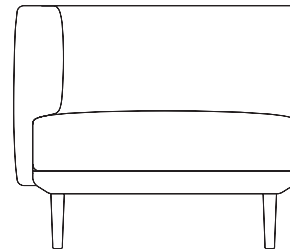

172/67,7

79/31,1

43/16,9