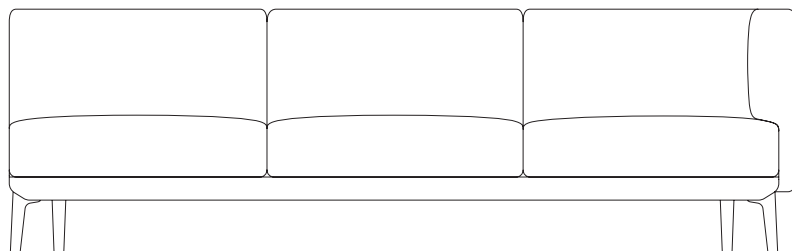

Right corner 3 seater “connection”

Designer
Rodolfo Dordoni

Collection
Boma

Reference
KS2501900

1/3

The Boma collection, designed by Rodolfo Dordoni for Kettal, was born from the need of high performances of outdoor environment, without sacrificing the increasing demand for comfort that new products have to face. Therefore the structure is organized around a frame entirely made of aluminum, capable of hiding in the essentiality of its lines either the quality of the used materials and the chance of easy articulation in different compositions.

cm/inch