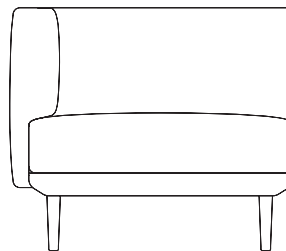

172/67,7

79/31,1

43/16,9