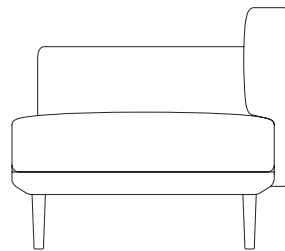

66/25,9

43/16,9

cm/inch

92/36,2

The Boma collection, designed by Rodolfo Dordoni for Kettal, was born from the need of high performances of outdoor environment, without sacrificing the increasing demand for comfort that new products have to face. Therefore the structure is organized around a frame entirely made of aluminum, capable of hiding in the essentiality of its lines either the quality of the used materials and the chance of easy articulation in different compositions.