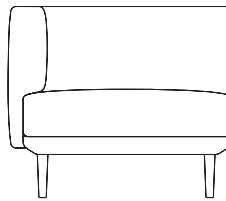

332/130,7

79/31,1

43/16,9