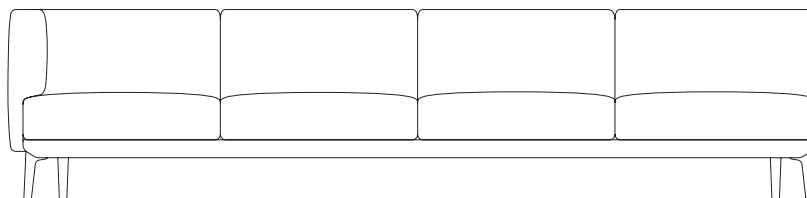

Left corner 4 seater “connection”

Designer
Rodolfo Dordoni

Collection
Boma

Reference
KS2502800

1/3

The Boma collection, designed by Rodolfo Dordoni for Kettal, was born from the need of high performances of outdoor environment, without sacrificing the increasing demand for comfort that new products have to face. Therefore the structure is organized around a frame entirely made of aluminum, capable of hiding in the essentiality of its lines either the quality of the used materials and the chance of easy articulation in different compositions.

cm/inch