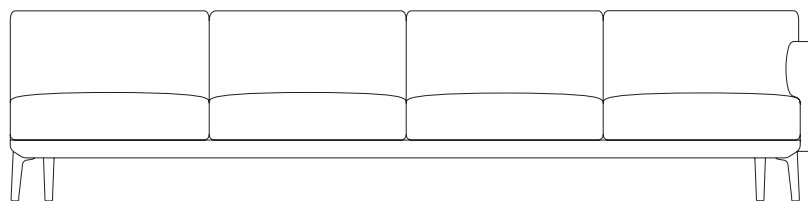

Right corner 4 seater “end”

Designer
Rodolfo Dordoni

Collection
Boma

Reference
KS2502700

1/3

cm/inch

The Boma collection, designed by Rodolfo Dordoni for Kettal, was born from the need of high performances of outdoor environment, without sacrificing the increasing demand for comfort that new products have to face.

Therefore the structure is organized around a frame entirely made of aluminum, capable of hiding in the essentiality of its lines either the quality of the used materials and the chance of easy articulation in different compositions.