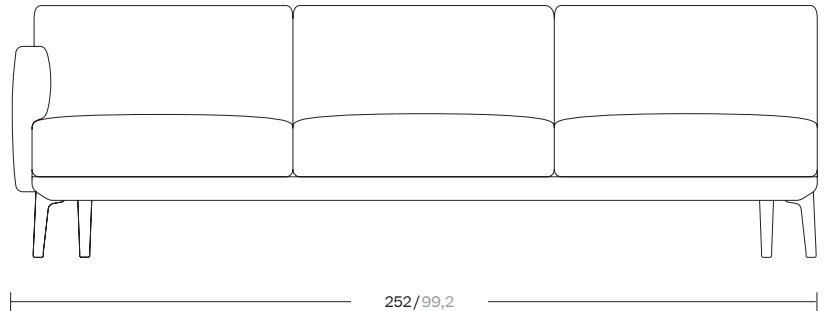

Left corner 3 seater “end”

Designer
Rodolfo Dordoni

Collection
Boma

Reference
KS2502400

1/3

The Boma collection, designed by Rodolfo Dordoni for Kettal, was born from the need of high performances of outdoor environment, without sacrificing the increasing demand for comfort that new products have to face. Therefore the structure is organized around a frame entirely made of aluminum, capable of hiding in the essentiality of its lines either the quality of the used materials and the chance of easy articulation in different compositions.

cm/inch