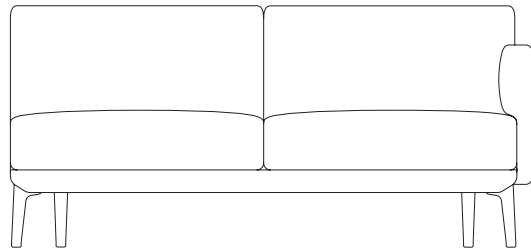

Right corner 2 seater “end”

Designer
Rodolfo Dordoni

Collection
Boma

Reference
KS2501400

1/3

The Boma collection, designed by Rodolfo Dordoni for Kettal, was born from the need of high performances of outdoor environment, without sacrificing the increasing demand for comfort that new products have to face. Therefore the structure is organized around a frame entirely made of aluminum, capable of hiding in the essentiality of its lines either the quality of the used materials and the chance of easy articulation in different compositions.

cm/inch