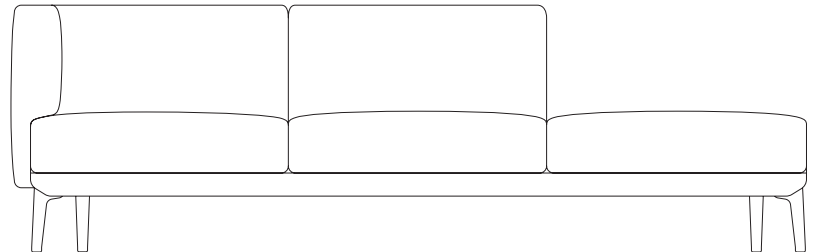

Left corner 3 seater “connection- open”

Designer
Rodolfo Dordoni

Collection
Boma

Reference
KS2502300

1/3

The Boma collection, designed by Rodolfo Dordoni for Kettal, was born from the need of high performances of outdoor environment, without sacrificing the increasing demand for comfort that new products have to face. Therefore the structure is organized around a frame entirely made of aluminum, capable of hiding in the essentiality of its lines either the quality of the used materials and the chance of easy articulation in different compositions.

cm/inch