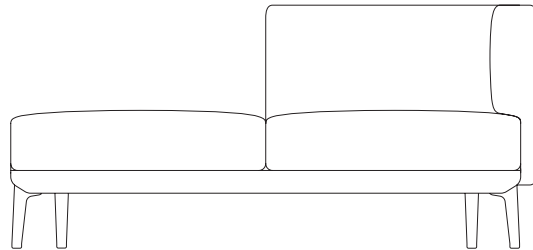

Right corner 2 seater “connection- open”

Designer
Rodolfo Dordoni

Collection
Boma

Reference
KS2501300

1/3

The Boma collection, designed by Rodolfo Dordoni for Kettal, was born from the need of high performances of outdoor environment, without sacrificing the increasing demand for comfort that new products have to face. Therefore the structure is organized around a frame entirely made of aluminum, capable of hiding in the essentiality of its lines either the quality of the used materials and the chance of easy articulation in different compositions.

cm/inch