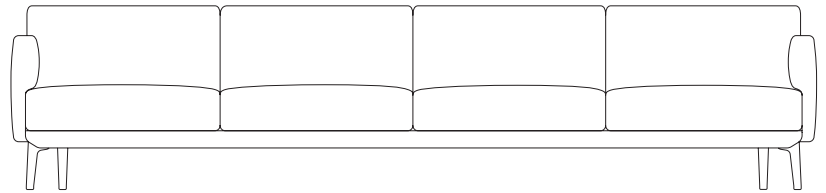

4 Seater Sofa

Designer
Rodolfo Dordoni

Collection
Boma

Reference
KS2500400

1/3

The Boma collection, designed by Rodolfo Dordoni for Kettal, was born from the need of high performances of outdoor environment, without sacrificing the increasing demand for comfort that new products have to face. Therefore the structure is organized around a frame entirely made of aluminum, capable of hiding in the essentiality of its lines either the quality of the used materials and the chance of easy articulation in different compositions.

cm/inch