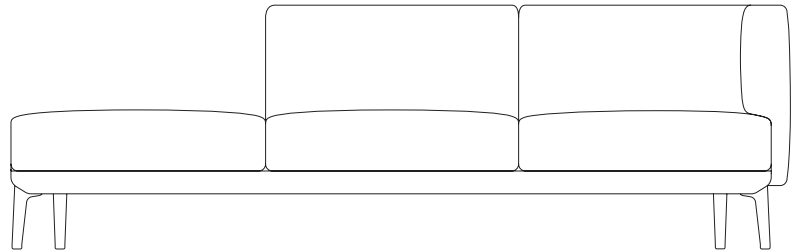

Right corner 3 seater “connection- open”

Designer
Rodolfo Dordoni

Collection
Boma

Reference
KS2502000

1/3

The Boma collection, designed by Rodolfo Dordoni for Kettal, was born from the need of high performances of outdoor environment, without sacrificing the increasing demand for comfort that new products have to face. Therefore the structure is organized around a frame entirely made of aluminum, capable of hiding in the essentiality of its lines either the quality of the used materials and the chance of easy articulation in different compositions.

cm/inch