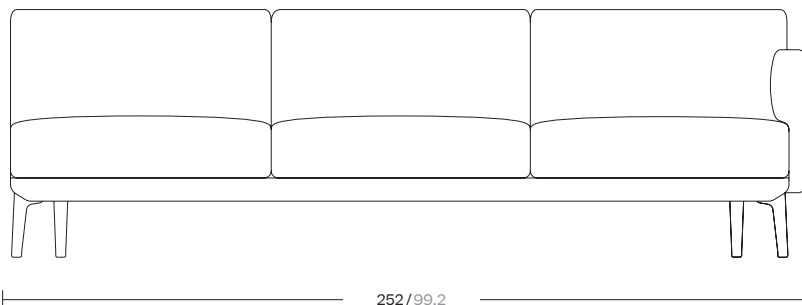

Right corner 3 seater “end”

Designer
Rodolfo Dordoni

Collection
Boma

Reference
KS2502100

1/3

The Boma collection, designed by Rodolfo Dordoni for Kettal, was born from the need of high performances of outdoor environment, without sacrificing the increasing demand for comfort that new products have to face. Therefore the structure is organized around a frame entirely made of aluminum, capable of hiding in the essentiality of its lines either the quality of the used materials and the chance of easy articulation in different compositions.

cm/inch