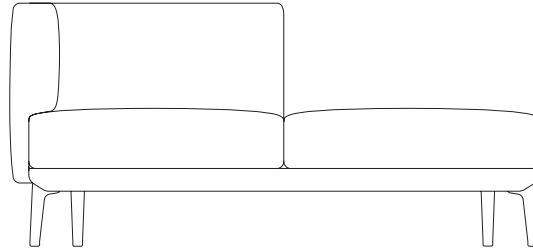

Left corner 2 seater “connection- open”

Designer
Rodolfo Dordoni

Collection
Boma

Reference
KS2501600

1/3

The Boma collection, designed by Rodolfo Dordoni for Kettal, was born from the need of high performances of outdoor environment, without sacrificing the increasing demand for comfort that new products have to face. Therefore the structure is organized around a frame entirely made of aluminum, capable of hiding in the essentiality of its lines either the quality of the used materials and the chance of easy articulation in different compositions.

cm/inch