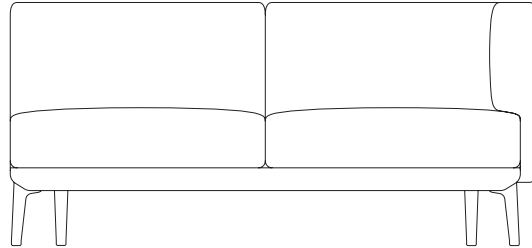

Right corner 2 seater “connection”

Designer
Rodolfo Dordoni

Collection
Boma

Reference
KS2501200

1/3

The Boma collection, designed by Rodolfo Dordoni for Kettal, was born from the need of high performances of outdoor environment, without sacrificing the increasing demand for comfort that new products have to face. Therefore the structure is organized around a frame entirely made of aluminum, capable of hiding in the essentiality of its lines either the quality of the used materials and the chance of easy articulation in different compositions.

cm/inch