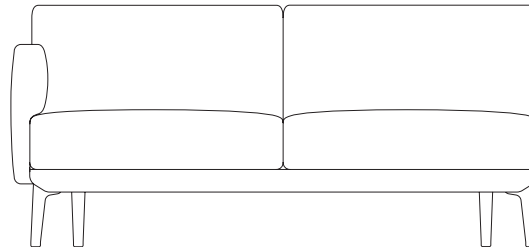

Left corner 2 seater “end”

Designer
Rodolfo Dordoni

Collection
Boma

Reference
KS2501800

1/3

cm/inch