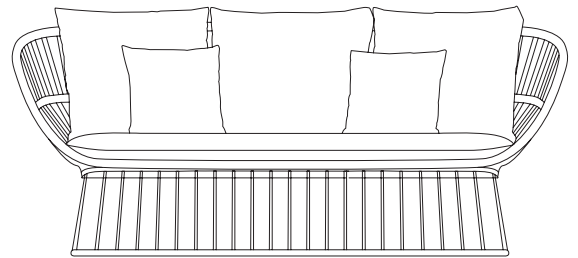

3 Seater sofa

Designer
Doshi Levien

Collection
Cala

Reference
KS2700800

1/5

'Cala' is a high backed armchair inspired by the iconic Emanuelle. The chair has a majestic spatial presence with transparent and light surfaces. The open weave of the rope provides a latticed window for visual privacy while maintaining a connection to the natural elements. 'Cala' may be used for outdoor dining as well as a chair to lounge in. The wide selection of metal coatings, rope colours and cushion fabrics offer many possibilities to tailor the identity of the chair to suit different projects.

cm/inch