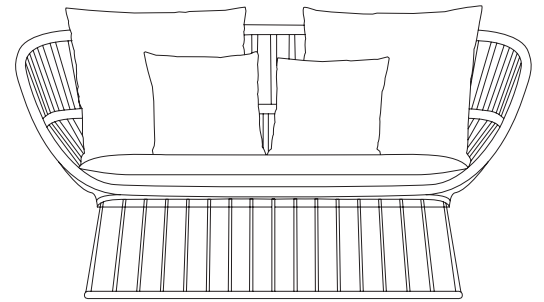

2 Seater sofa

Designer
Doshi Levien

Collection
Cala

Reference
KS2700700

1/5

'Cala' is a high backed armchair inspired by the iconic Emanuelle. The chair has a majestic spatial presence with transparent and light surfaces. The open weave of the rope provides a latticed window for visual privacy while maintaining a connection to the natural elements. 'Cala' may be used for outdoor dining as well as a chair to lounge in. The wide selection of metal coatings, rope colours and cushion fabrics offer many possibilities to tailor the identity of the chair to suit different projects.

cm/inch

89/35

36/14,1