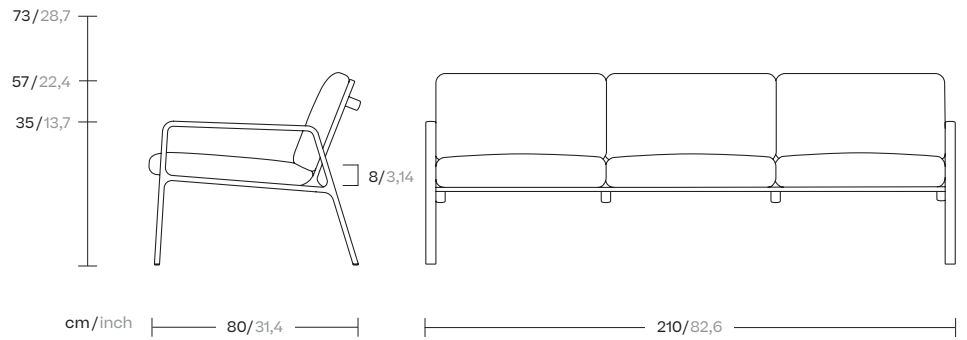

Park Life
3 Seater sofa
by Jasper Morrison

kettal

3 Seater sofa

Designer
Jasper Morrison

Collection
Park Life

Reference
KS1100800

1/4

Park Life is a complete family of furniture for outdoors, whose clean cut profile is Adaptable to a wide range of different situations. Lightweight, yet extremely durable, it's easily stacked for transport or winter storage and its technical sophistication and careful consideration of ergonomics besides a lot of care over how it looks are all intended to ensure a long life, both structurally and visually.

cm/inch

kettal

3 Seater sofa

Designer
Jasper Morrison

Collection
Park Life

Reference
KS1100800

2/4

Materials