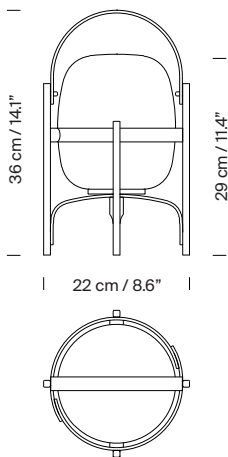

Cestita Batería

Miguel Milá. 2017
Table Lamps

Regulations:

CE
UNE-EN 60598
UNE-EN 55015
UNE-EN 60529

Maintenance:

Clean with a smooth cloth. Do not use ammonia, solvents or abrasive cleaning products.
To prevent degradation of the lamp, it should not be left outdoors permanently.

Others:

The lamp is delivered in one package.
The assembly instructions are delivered with the product.

Model: