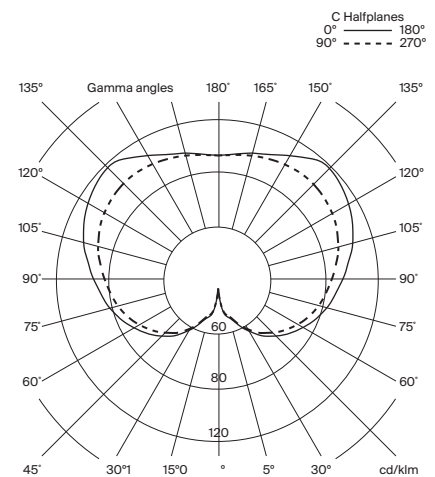

Cestita Batería

Miguel Milá. 2017
Table Lamps

Cestita Batería is the new member of the Cesta family: a portable, cordless version. As with all of Milá's objects, this version champions industrial craftsmanship, by combining functionalism and the legacy of local artisan creation. With this new version, the lamp's features are enhanced with the help of technology. Keeping with the family's warmth and spirit, it features an opal glass shade supported by a beautiful cherry wooden structure. It is produced and assembled manually by European craftsmen, using traditional, steam bending techniques for the wood, and glassblowing techniques for its opal shade. Cestita Batería is a lantern that creates a beautiful ambience anywhere; depicting Chinese shadows in the garden, or emanating light from any corner.

The lamp aligns with the spirit of TRAMO the company Milá founded to produce his own work: simple and essential objects of all kinds, that make a house feel like a home.

General description:

Cherry wood structure. White opal glass or white opal polyethylene lampshade.

Lithium battery.

Switch incorporated into the luminaire with 3 intensity levels.

Range: 5h on high power / 12h on medium power / 24h on minimum power.

Includes charger.

Battery charging time: 6.5h

Approximate weight (unpacked):

1,3 kg / 2.8 lb

Technical information:

Light source included (dimnable).

LED Module

Rated input wattage: 2,5 W

Operating voltage: 2,9 VDC

Colour Temp.: 2.700 K

CRI: 90

Lifetime: 40.000 h

Luminous flux: 313 lm

Built-in dimmable LED.

3 light output intensities.

Energy efficiency class (E.E.C): A++ ... A.

Lamp suitable only for indoor use.

Always use this light source.

Input voltage: 100 ~ 240 Vac.

(50 Hz / 60 Hz). According to destination.