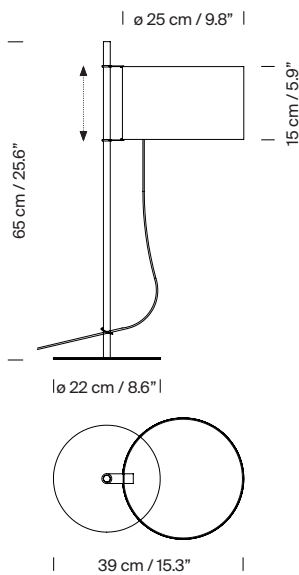

Regulations:

CE
UNE-EN 60598
UNE-EN 55015
UNE-EN 60529

UL
Dry location only
UL-153
E-352592

Maintenance:

Clean with a smooth cloth. Do not use ammonia, solvents or abrasive cleaning products.

Others:

The lamp is delivered in different packages.
The assembly instructions are delivered with the product.

Model:

Collection:

Table lamps

Floor lamps