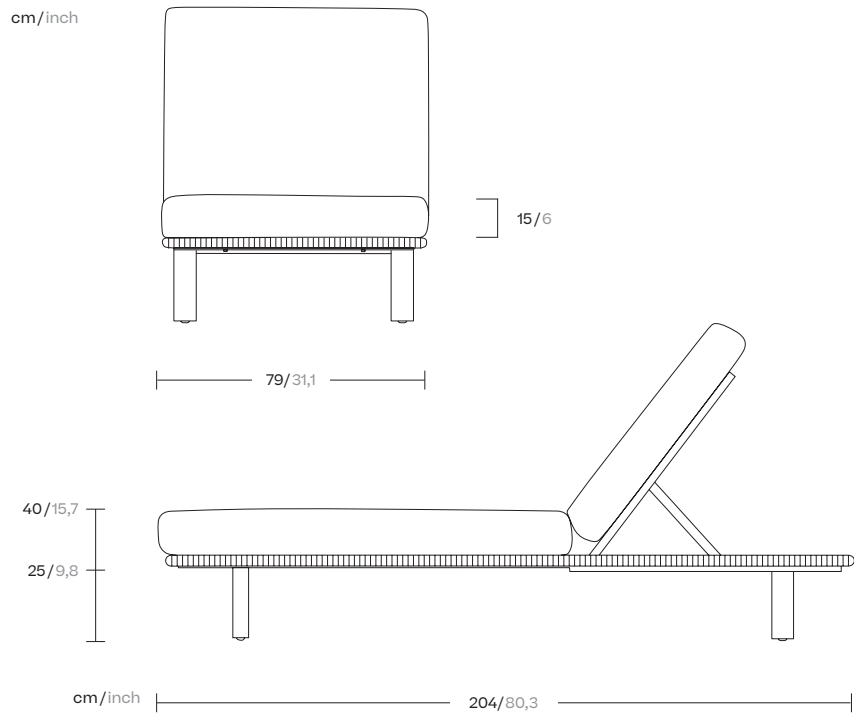

# Deckchair module teak

Designer  
Rodolfo Dordoni

Collection  
Bitta

Reference  
KS7000700

1/4

Kettal Bitta is characterised by a combination of aluminium frames, seats of braided polyester and comfortable cushions, teak and stone for the table tops. My aim was to create dense braiding that would still let the air through, reminiscent of the braiding of the ropes used to moor boats (hence the name Bitta, which means 'mooring' in Italian), which makes the pieces look lightweight but, at the same time, they look just like cosy nests in natural colours to sit back and relax in.