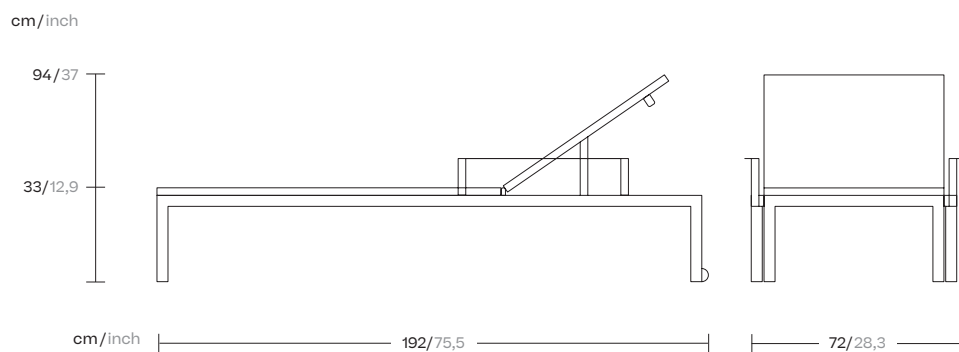

Landscape
Via deckchair with arms
by Kettal Studio

kettal

Via deckchair with arms

Designer
Kettal Studio

Collection
Landscape

Reference
KS9401900

1/4

Landscape aims to be part of a project. It is not understood as an item apart, but instead relates to its environment and melds with it. It is the project that is important, not the product, and this is its essence. Its rationalist construction seeks to give order, form and structure to the outdoor space, although, in terms of function, it has been designed to give shelter: to shade and cool or protect from the rain and wind.