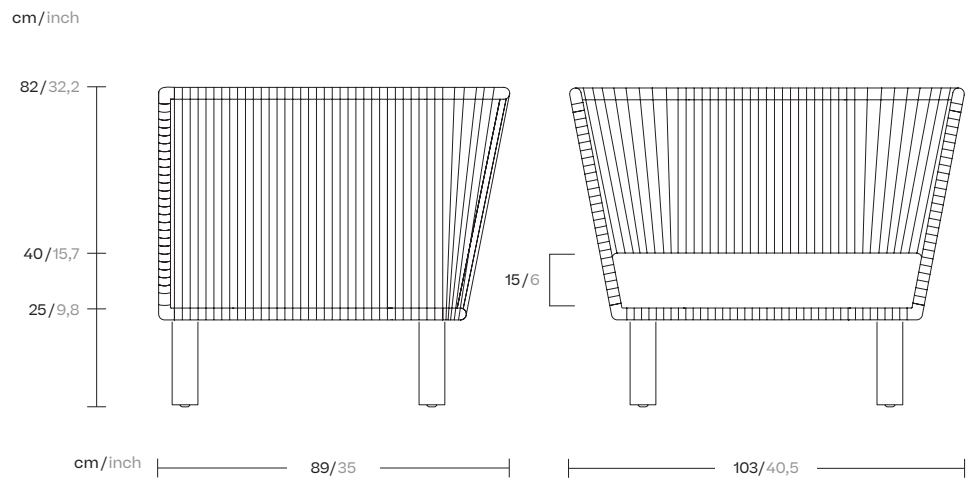

Collection
Bitta

Reference
KS7000300

1/5

Kettal Bitta is characterised by a combination of aluminium frames, seats of braided polyester and comfortable cushions, teak and stone for the table tops. My aim was to create dense braiding that would still let the air through, reminiscent of the braiding of the ropes used to moor boats (hence the name Bitta, which means 'mooring' in Italian), which makes the pieces look lightweight but, at the same time, they look just like cosy nests in natural colours to sit back and relax in.