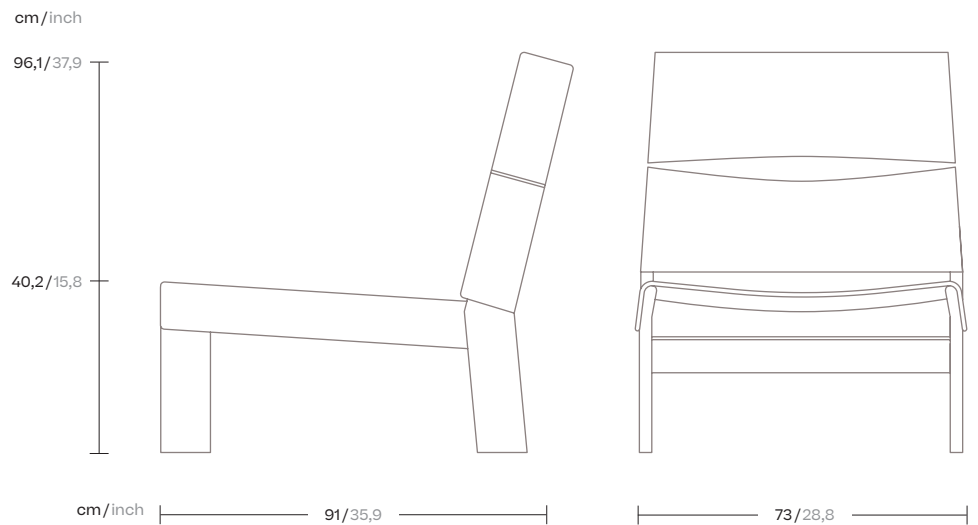

Band
Club chair teak
by Patricia Urquiola

kettal

Club chair teak

Designer
Patricia Urquiola

Collection
Band

Reference
KS2800600

1/3

The idea behind the BAND collection is the breakdown of structure. An object designed using an ensemble of pieces. The chair's design intentionally challenges the classic sophisticated lines of furniture design and becomes something schematic, a conceptual programme.

A structure made up of repetitive angular shapes that give centre stage to its raw materials, and can be formed entirely of aluminium or teak wood, and of Terrain Fabrics.

kettal

Club chair teak

Designer
Patricia Urquiola