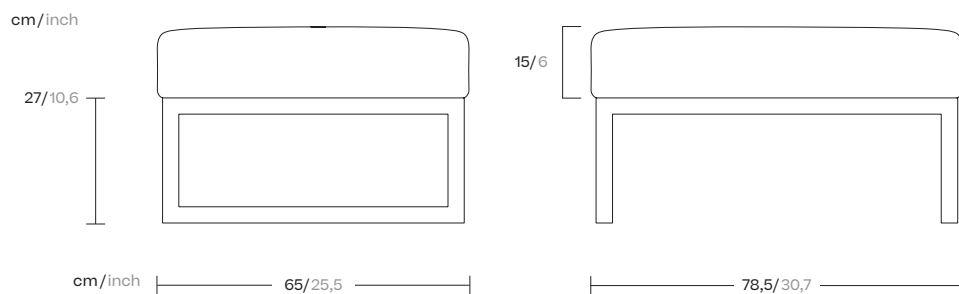

# Footstool

Designer  
Kettal Studio

Collection  
Landscape

Reference  
KS9400500

1/3

Landscape aims to be part of a project. It is not understood as an item apart, but instead relates to its environment and melds with it. It is the project that is important, not the product, and this is its essence. Its rationalist construction seeks to give order, form and structure to the outdoor space, although, in terms of function, it has been designed to give shelter: to shade and cool or protect from the rain and wind.