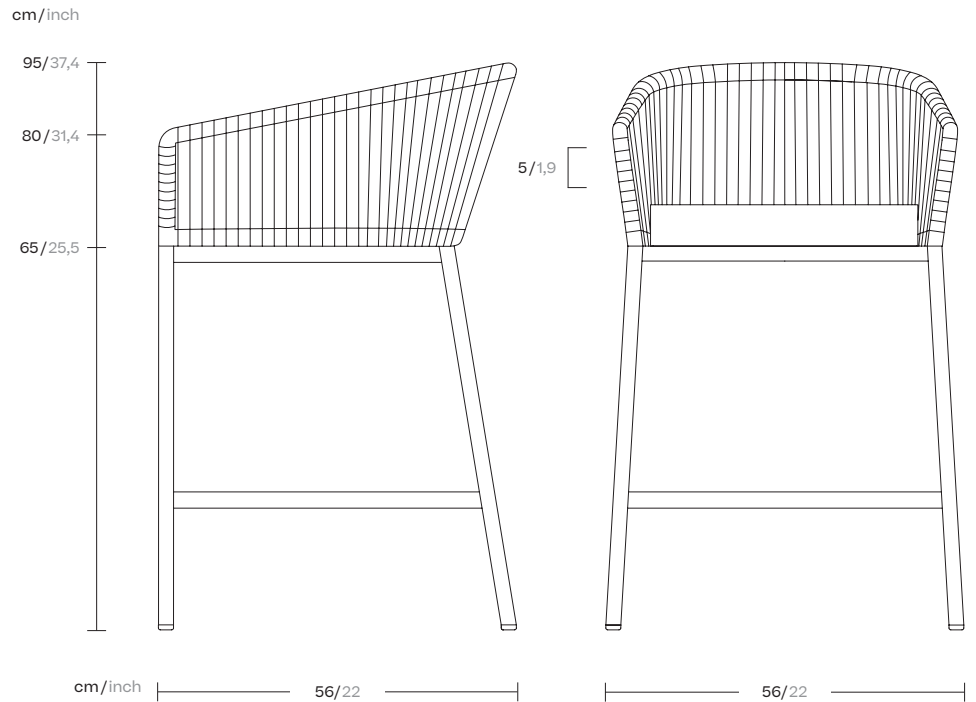

Bitta

Counter height

bar stool

bela rope

by Rodolfo Dordoni

kettal

Counter height bar stool bela rope

Designer
Rodolfo Dordoni

Collection
Bitta

Reference
KS7002800

1/5

Kettal Bitta is characterised by a combination of aluminium frames, seats of braided polyester and comfortable cushions, teak and stone for the table tops. My aim was to create dense braiding that would still let the air through, reminiscent of the braiding of the ropes used to moor boats (hence the name Bitta, which means 'mooring' in Italian), which makes the pieces look lightweight but, at the same time, they look just like cosy nests in natural colours to sit back and relax in.