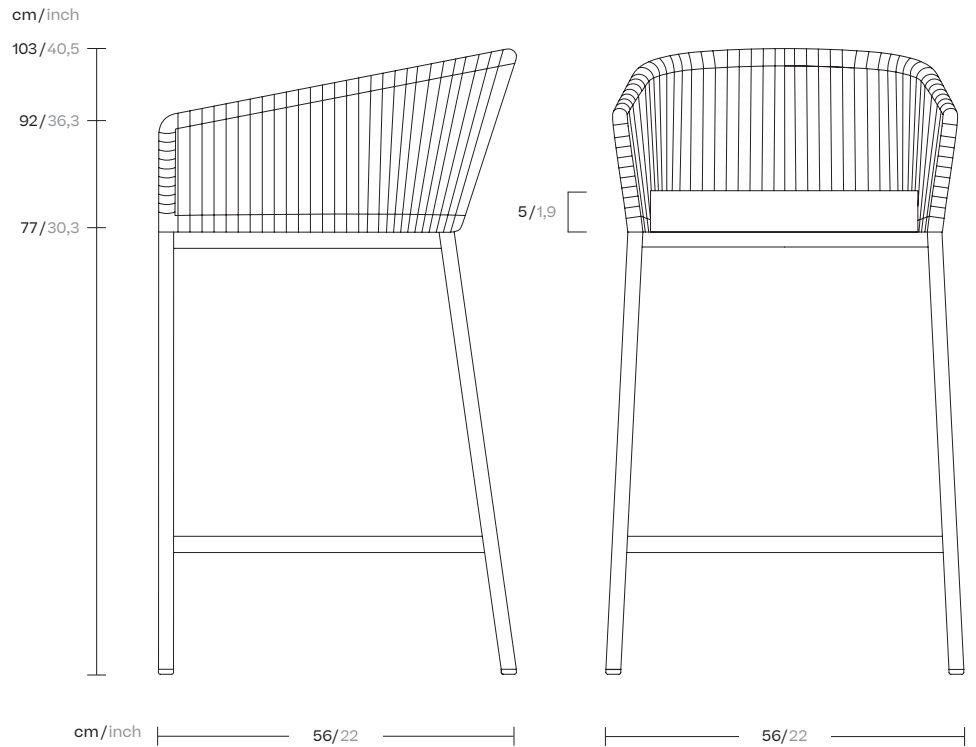

Bitta

Bar stool

bela rope

by Rodolfo Dordoni

kettal

Bar stool bela rope

Designer
Rodolfo Dordoni

Collection
Bitta

Reference
KS7002600

1/5

Kettal Bitta is characterised by a combination of aluminium frames, seats of braided polyester and comfortable cushions, teak and stone for the table tops. My aim was to create dense braiding that would still let the air through, reminiscent of the braiding of the ropes used to moor boats (hence the name Bitta, which means 'mooring' in Italian), which makes the pieces look lightweight but, at the same time, they look just like cosy nests in natural colours to sit back and relax in.