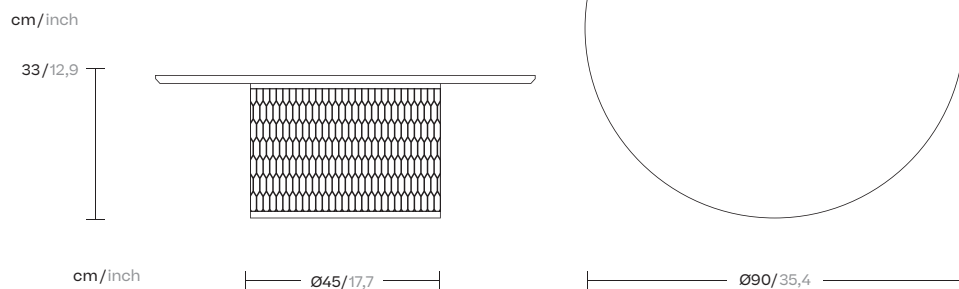

Mesh

Centre table Ø90

by Patricia Urquiola

kettal

Centre table Ø90

Designer
Patricia Urquiola

Collection
Mesh

Reference
KS1702200

kettal

Centre table

Ø90

Designer
Patricia Urquiola

Collection
Mesh

Reference
KS1702200

2/3

Materials