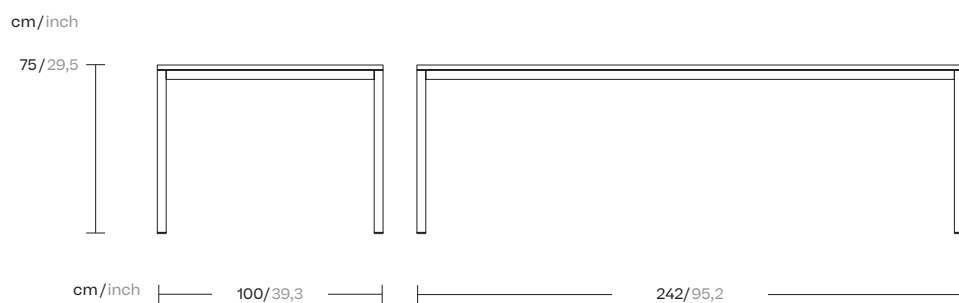

Landscape
Dining table
8 guests
by Kettal Studio

kettal

Dining table 8 guests

Designer
Kettal Studio

Collection
Landscape

Reference
KS9402500

1/3

Landscape aims to be part of a project. It is not understood as an item apart, but instead relates to its environment and melds with it. It is the project that is important, not the product, and this is its essence. Its rationalist construction seeks to give order, form and structure to the outdoor space, although, in terms of function, it has been designed to give shelter: to shade and cool or protect from the rain and wind.