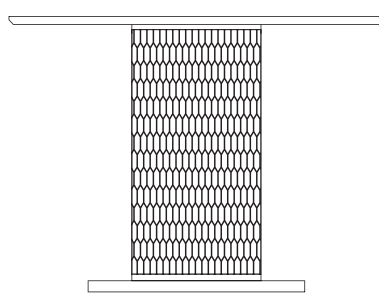

Low dining table

Designer
Patricia Urquiola

Collection
Mesh

Reference
KS1701900

1/3

Kettal Mesh collection recalls architectural facades, which filter the surrounding environment without stopping the light and air flow. Industrial and natural materials, hard and soft surfaces, transparent and solid volumes are putted face to face in order to create this family of outdoor furniture based in contrasts.

cm/inch

66/25,9

cm/inch

Ø31/12
Ø52/20,4

Ø90/35,4

kettal

Low dining table

Designer
Patricia Urquiola