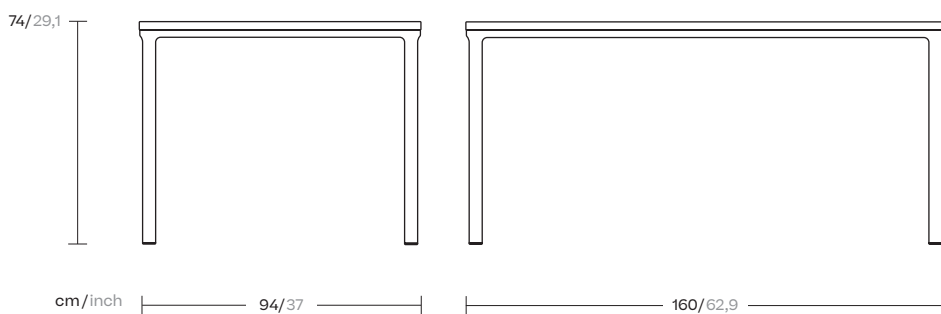

Designer
Jasper Morrison

Collection
Park Life

Reference
KS1100300

1/3

cm/inch

Park Life is a complete family of furniture for outdoors, whose clean cut profile is Adaptable to a wide range of different situations. Lightweight, yet extremely durable, it's easily stacked for transport or winter storage and its technical sophistication and careful consideration of ergonomics besides a lot of care over how it looks are all intended to ensure a long life, both structurally and visually.