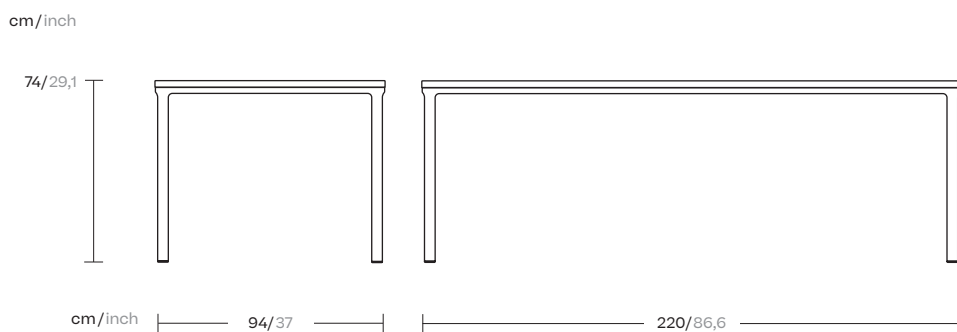

Dining table

220x94

8 guests

Designer
Jasper Morrison

Collection
Park Life

Reference
KS1100400

1/3

Park Life is a complete family of furniture for outdoors, whose clean cut profile is Adaptable to a wide range of different situations. Lightweight, yet extremely durable, it's easily stacked for transport or winter storage and its technical sophistication and careful consideration of ergonomics besides a lot of care over how it looks are all intended to ensure a long life, both structurally and visually.

kettal