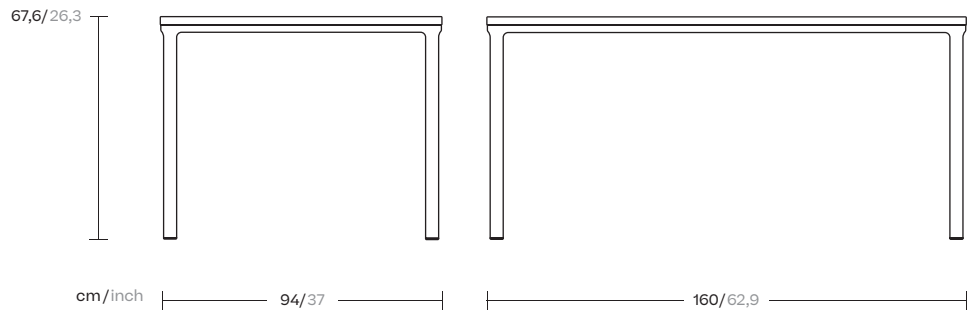

Low dining table 160x94 6 guests

Designer
Jasper Morrison

Collection
Park Life

Reference
KS1101300

1/3

cm/inch

Park Life is a complete family of furniture for outdoors, whose clean cut profile is Adaptable to a wide range of different situations. Lightweight, yet extremely durable, it's easily stacked for transport or winter storage and its technical sophistication and careful consideration of ergonomics besides a lot of care over how it looks are all intended to ensure a long life, both structurally and visually.

kettal