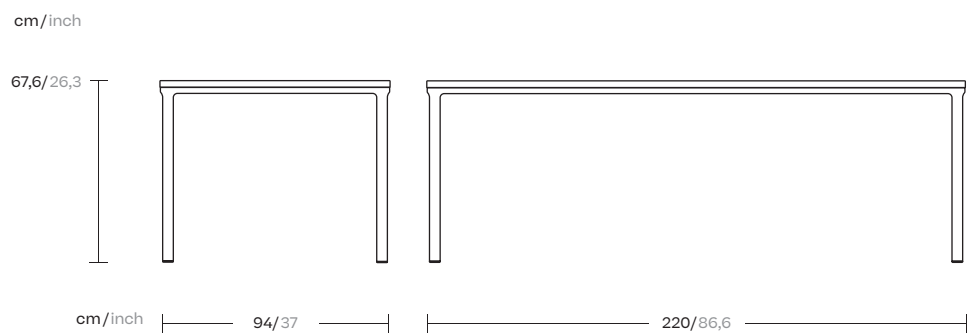

by Jasper Morrison

kettal

Low dining table 220x94 8 guests

Designer
Jasper Morrison

Collection
Park Life

Reference
KS1101400

1/3

Park Life is a complete family of furniture for outdoors, whose clean cut profile is Adaptable to a wide range of different situations. Lightweight, yet extremely durable, it's easily stacked for transport or winter storage and its technical sophistication and careful consideration of ergonomics besides a lot of care over how it looks are all intended to ensure a long life, both structurally and visually.